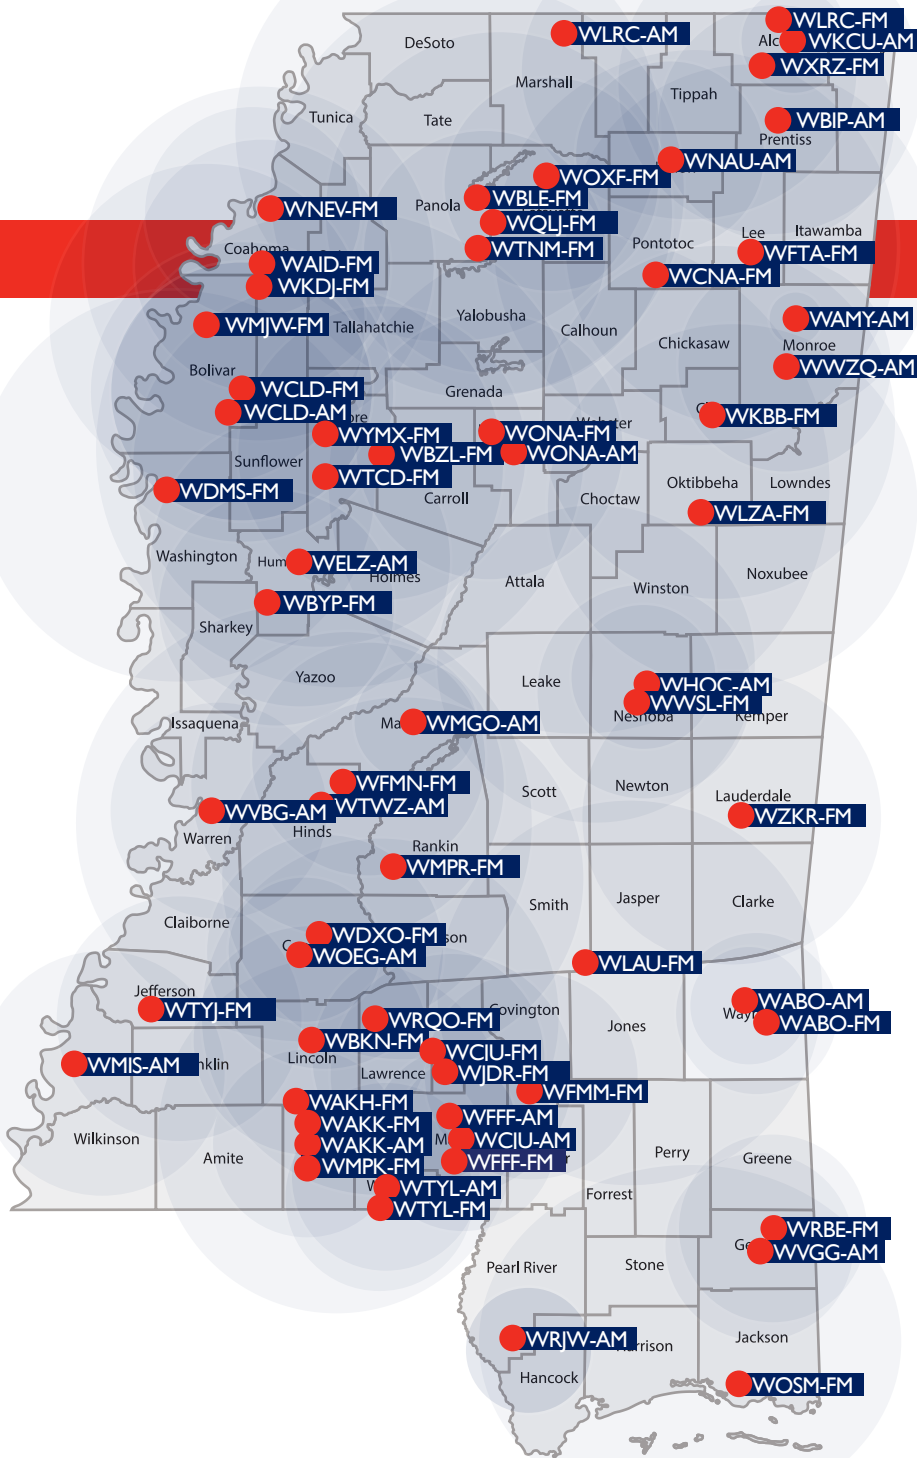

newsms.

AFFILIATE MAP

ABERDEEN	WWVZQ-AM	MCCOMB	WAKH-FM
AMORY	WAMY-AM	MCCOMB	WAKK-FM
BATESVILLE	WBLE-FM	MCCOMB	WAKK-AM
BELZONI	WELZ-AM	MCCOMB	WMPK-FM
BOONEVILLE	WBIP-AM	MERIDIAN	WZKR-FM
BROOKHAVEN	WBKN-FM	MONTICELLO	WRQO-FM
CANTON	WMGO-AM	NATCHEZ	WMIS-AM
CARROLLTON	WBZL-FM	NATCHEZ	WTYJ-FM
CLARKSDALE	WAID-FM	NEW ALBANY	WNAU-AM
CLARKSDALE	WKDJ-FM	OCEAN SPRINGS	WOSM-FM
CLEVELAND	WCLD-AM	OXFORD	WOXF-FM
CLEVELAND	WCLD-FM	OXFORD	WQLJ-FM
CLEVELAND	WMJW-FM	PHILADELPHIA	WHOC-AM
COLUMBIA	WCJU-FM	PHILADELPHIA	WVSL-FM
COLUMBIA	WCJU-AM	PICAYUNE	WRJW-AM
COLUMBIA	WFFF-FM	PRENTISS	WJDR-FM
COLUMBIA	WFFF-AM	STARKVILLE	WKBB-FM
CORINTH	WKCU-AM	STARKVILLE	WLZA-FM
CORINTH	WKCU-FM	TUPELO	WCNA-FM
CORINTH	WXRZ-FM	TUPELO	WFTA-FM
FRIARS POINT	WNEV-FM	TYLERTOWN	WTYL-AM
GREENVILLE	WDMS-FM	TYLERTOWN	WTYL-FM
GREENWOOD	WYMX-FM	VICKSBURG	WVBG-AM
HATTIESBURG	WFMM-FM	WALNUT	WLRC-AM
HAZLEHURST	WDXO-FM	WATER VALLEY	WTNM-FM
HAZLEHURST	WOEG-AM	WAYNESBORO	WABO-AM
INDIANOLA	WTCD-FM	WAYNESBORO	WABO-FM
JACKSON	WFMN-FM	WINONA	WONA-AM
JACKSON	WMPR-FM	WINONA	WONA-FM
JACKSON	WTWZ-AM	YAZOO CITY	WBYP-FM
LAUREL	WLAU-FM		
LUCEDALE	WRBE-FM		
LUCEDALE	WVGG-AM		