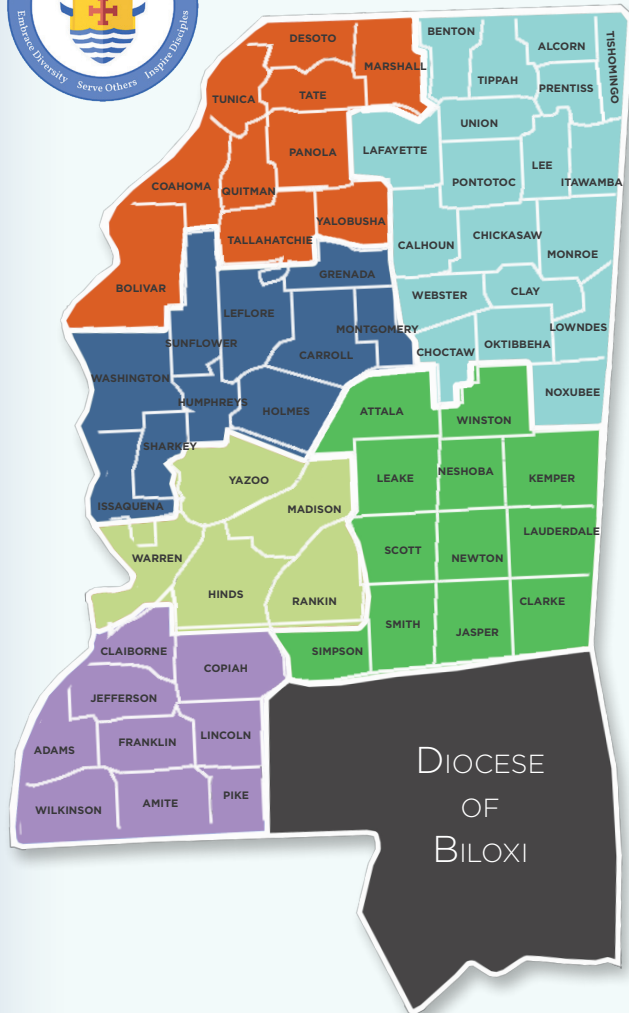

DIOCESAN DEANERY MAP

CATHOLIC DIOCESE of JACKSON

* Mission
** Chapel

DEANERY I

HINDS
CLINTON
Holy Savior
JACKSON
St. Peter Cathedral
Christ the King
Holy Family
Holy Ghost
St. Therese
St. Richard
RAYMOND
*Immaculate Conception
MADISON
CAMDEN
Sacred Heart
CANTON
Holy Child Jesus
Sacred Heart
GLUCKSTADT
St. Joseph
MADISON
St. Francis Assisi
RANKIN
FLOWOOD
St. Paul
PEARL
St. Jude
WARREN
VICKSBURG
St. Mary
St. Michael
St. Paul
YAZOO
YAZOO CITY
St. Mary

DEANERY II

ADAMS
CRANFIELD
*St. John the Baptist
NATCHEZ
St. Mary Basilica
Assumption of B.V.M.
Holy Family
AMITE
GLOSTER
*Holy Family
CLAIBORNE
PORT GIBSON
St. Joseph
COPIAH
CRYSTAL SPRINGS
St. John
HAZLEHURST
*St. Martin
JEFFERSON
FAYETTE
St. Anne
LINCOLN
BROOKHAVEN
St. Francis of Assisi
PIKE
CHATAWA
St. Teresa
MAGNOLIA: *St. James
MCCOMB: St. Alphonsus
WILKINSON
WOODVILLE
St. Joseph

DEANERY III

GRENADA
GRENADA
St. Peter
LEFLORE
GREENWOOD
Immaculate Heart of Mary
St. Francis of Assisi
HOLMES
LEXINGTON
St. Thomas
HUMPHREYS
BELZONI
All Saints
MONTGOMERY
WINONA
*Sacred Heart
SHARKEY
ANGUILLA
*Our Mother of Mercy
SUNFLOWER
INDIANOLA
Immaculate Conception
St. Benedict the Moor
WASHINGTON
GREENVILLE
Sacred Heart
St. Joseph
LELAND
St. James
HOLLANDALE
*Immaculate Conception

DEANERY IV

BOLIVAR
CLEVELAND
Our Lady of Victories
ROSEDALE
Sacred Heart
SHAW- St. Francis
SHELBY- St. Mary
COAHOMA
CLARKSDALE
Immaculate Conception
St. Elizabeth
DESOTO
HERNANDO
Holy Spirit
OLIVE BRANCH
Queen of Peace
SOUTHHAVEN
Christ the King
WALLS
**Sacred Heart
MARSHALL
HOLLY SPRINGS
St. Joseph
PANOLA
BATESVILLE
St. Mary
SARDIS
*St. John the Baptist
TALLAHATCHIE
CHARLESTON-St. John
TATE - SENATOBIA
St. Gregory the Great
TUNICA
ROBINSONVILLE
Good Shepherd

DEANERY V

ALCORN-CORINTH
St. James the Less
CALHOUN-BRUCE
*St. Luke the Evangelist
CHICKASAW
HOUSTON
Immaculate Heart of Mary
OKOLONA
**St. Theresa
CLAY-WEST POINT
Immaculate Conception
ITAWAMBA
FULTON: *Christ the King
LAFAYETTE
OXFORD: St. John
LEE-TUPELO: St. James
SALTILLO
**St. Thomas Aquinas
LOWNDES
COLUMBUS: Annunciation
MONROE-ABERDEEN
St. Francis of Assisi
AMORY: St. Helen
NOXUBEE
MACON: *Corpus Christi
OKTIBBEHA
STARKVILLE
St. Joseph
PONTOTOC
PONTOTOC
St. Christopher
PRENTISS
BOONEVILLE
St. Francis of Assisi

DEANERY VI

ATTALA
KOSCIUSKO-St. Therese
JASPER-PAULDING
St. Michael
LAUDERDALE
MERIDIAN
St. Joseph, St. Patrick
LEAKE-CARTHAGE
St. Anne
NESHOBA
PHILADELPHIA
Holy Cross
Holy Rosary Indian
PEARL RIVER
*St. Therese
NEWTON- *St. Anne
CONEHATTA
*St. Catherine
SCOTT- FOREST
St. Michael
MORTON
*Centro San Martin
SIMPSON
MAGEE: St. Stephen
WINSTON-LOUISVILLE
Sacred Heart
TIPPAH
RIPLEY: St. Matthew
TISHOMINGO
IUKA: *St. Mary
UNION- NEW ALBANY
St. Francis of Assisi